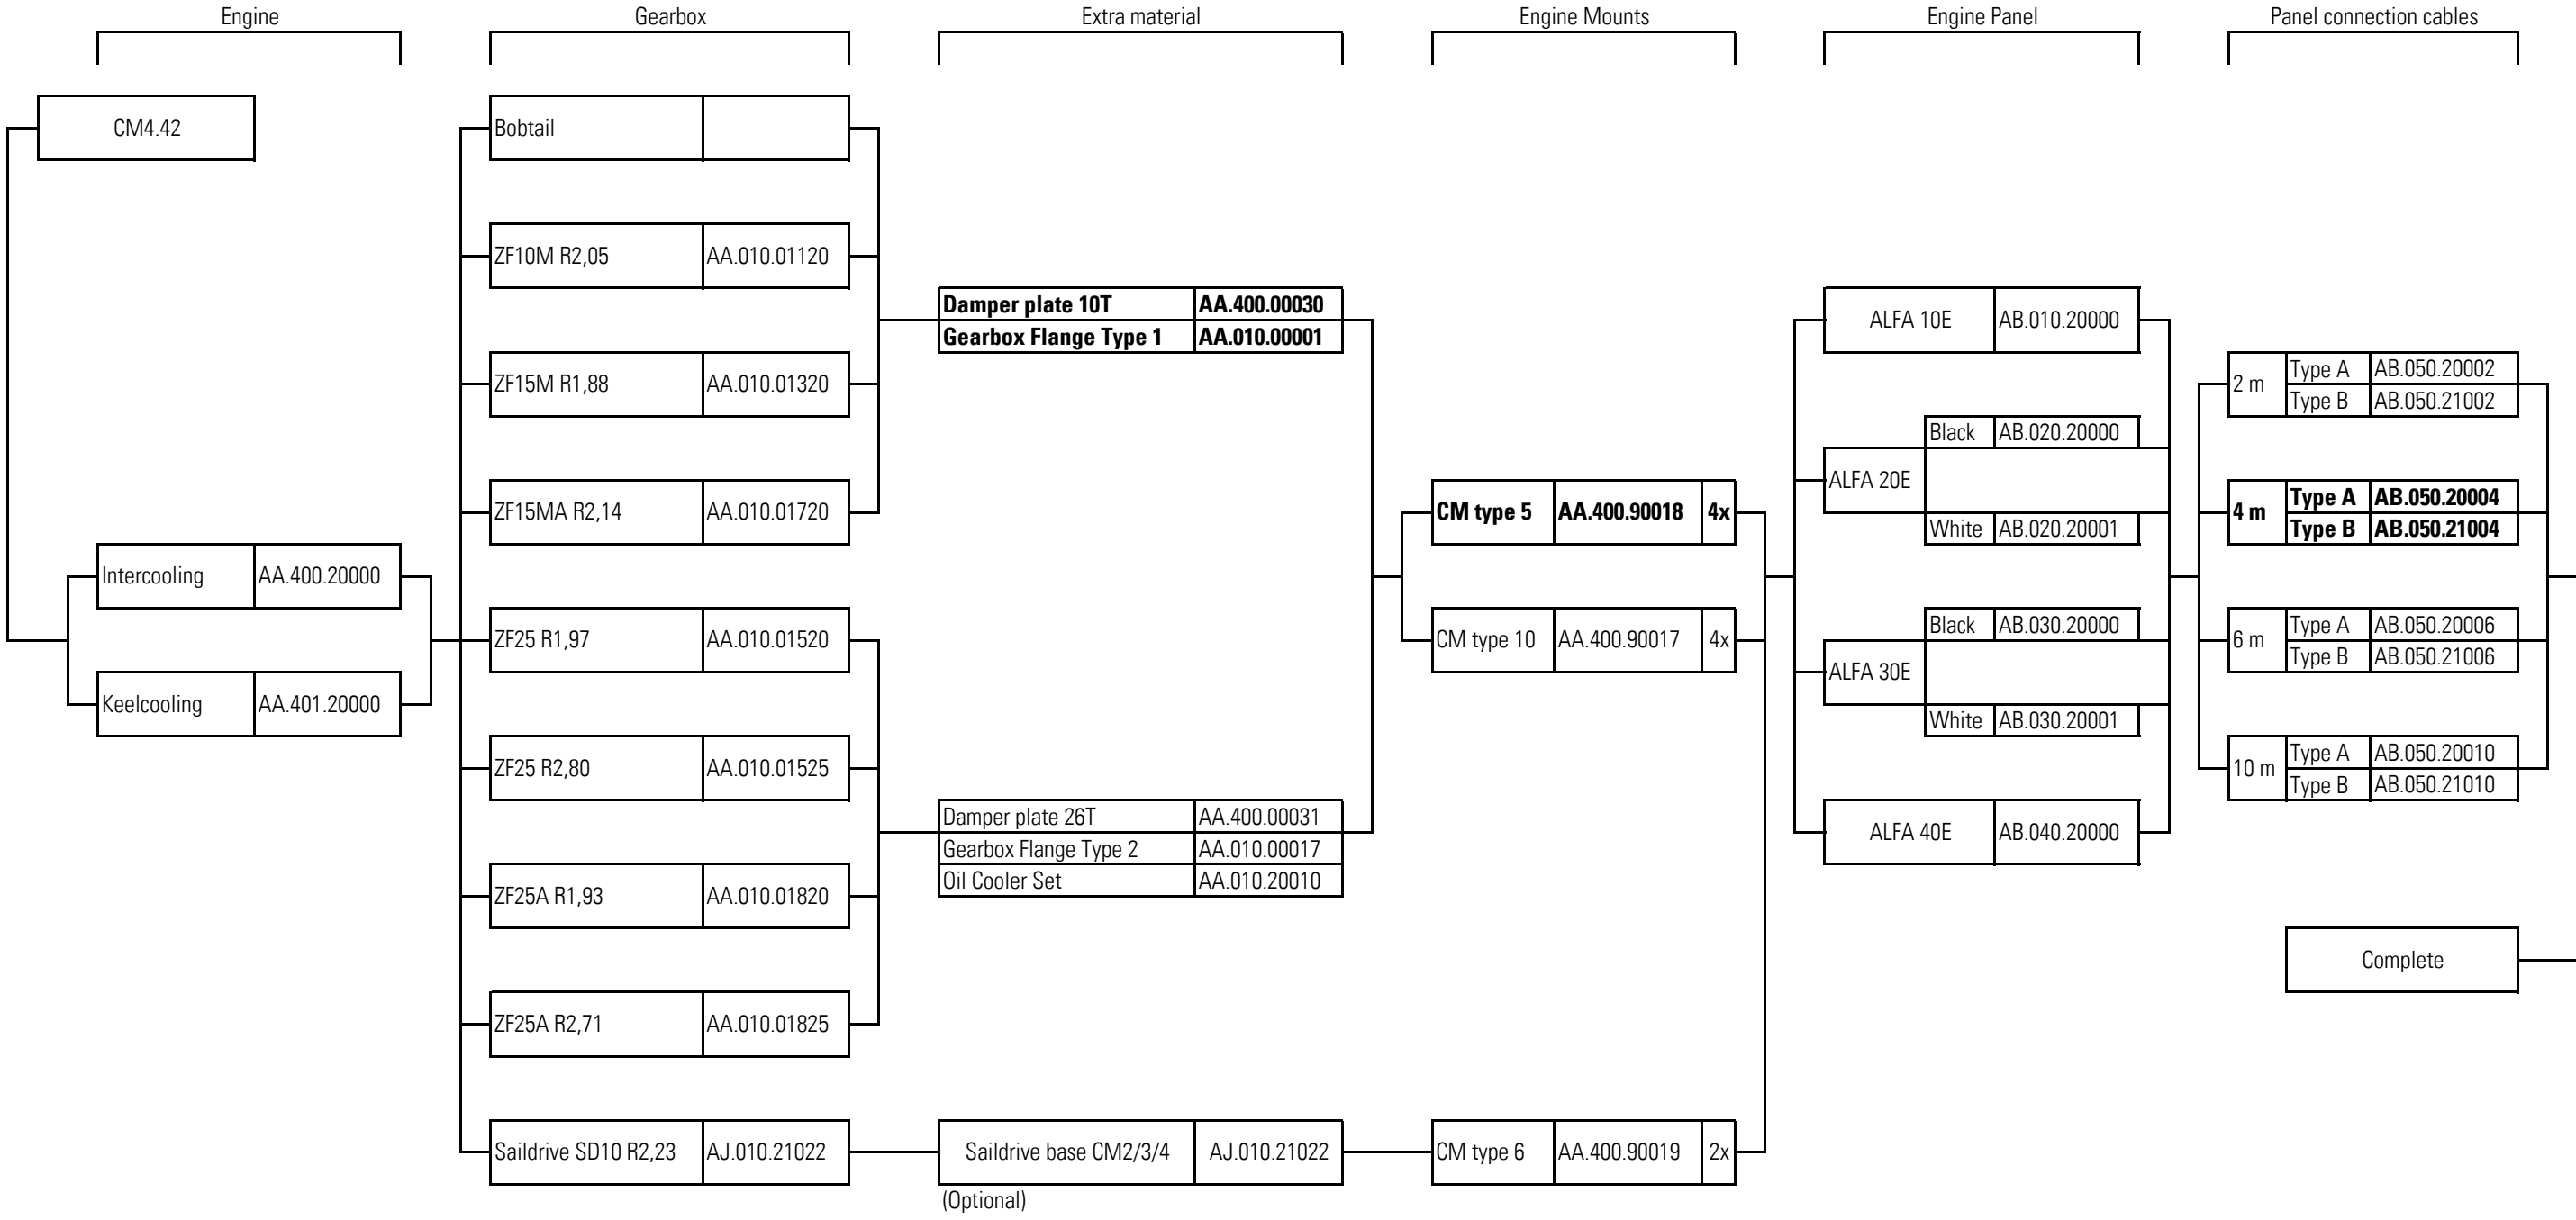

ENGINE CONFIGURATION CHART

CM 4.42

Sunlied standard with the engine