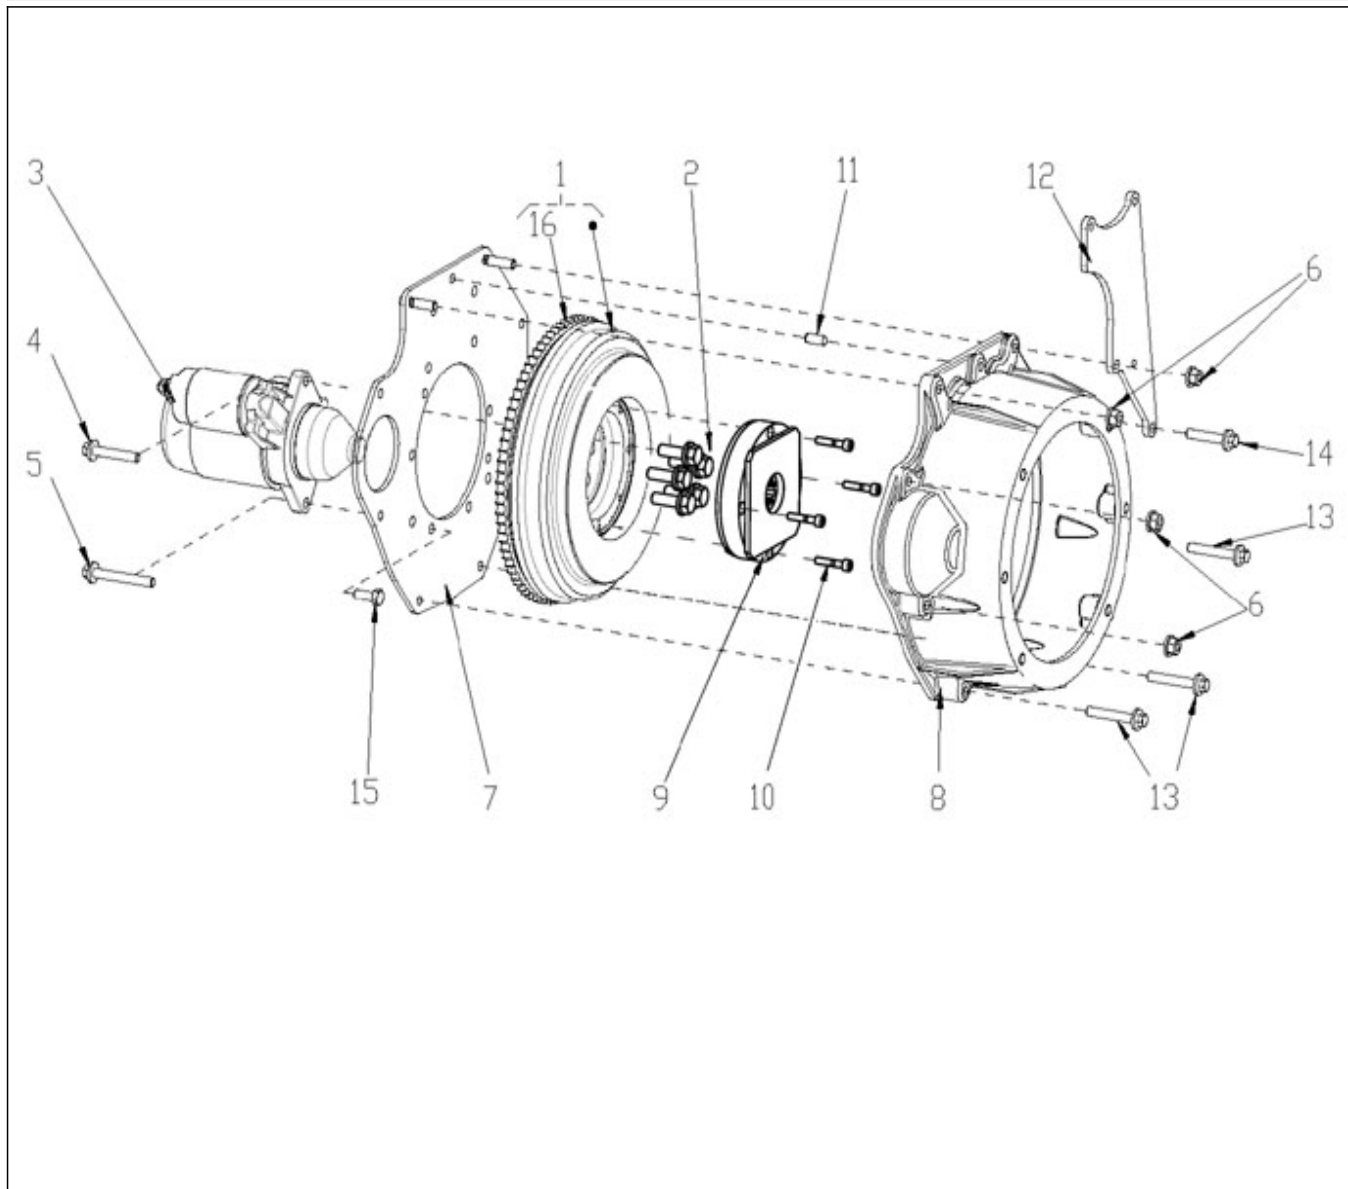

Brand: NanniDiesel

Model: Moteur N3.21

Version: Version sail drive

Subassembly: Flywheel housing

N.	Item	Description	Qty	Notes
1	970313314	FLYWHEEL (Sortie dans 95312364A pour usinage)	1	
2	970313309	BOLT	5	
3	970313218	ASSY STARTER	1	
4	39160926	BOLT	4	
5	39160925	BOLT	1	
6	39460916	NUT (+++FIX ECHANGEUR)	4	
7	970313515	PLATE,REAR END	1	
8	95200258	HOUSING	1	
9	48100953	ACCOUPLMENT SD TECHN N2.10 - N2.14 - N3.21	1	
10	39129430	BOLT	4	
11	970304063	PIN	1	
12	95310774	BRACKET	1	
13	39160642	BOLT	3	
14	39160639	BOLT	1	

V. 08/02/2013

Pag. 4/4